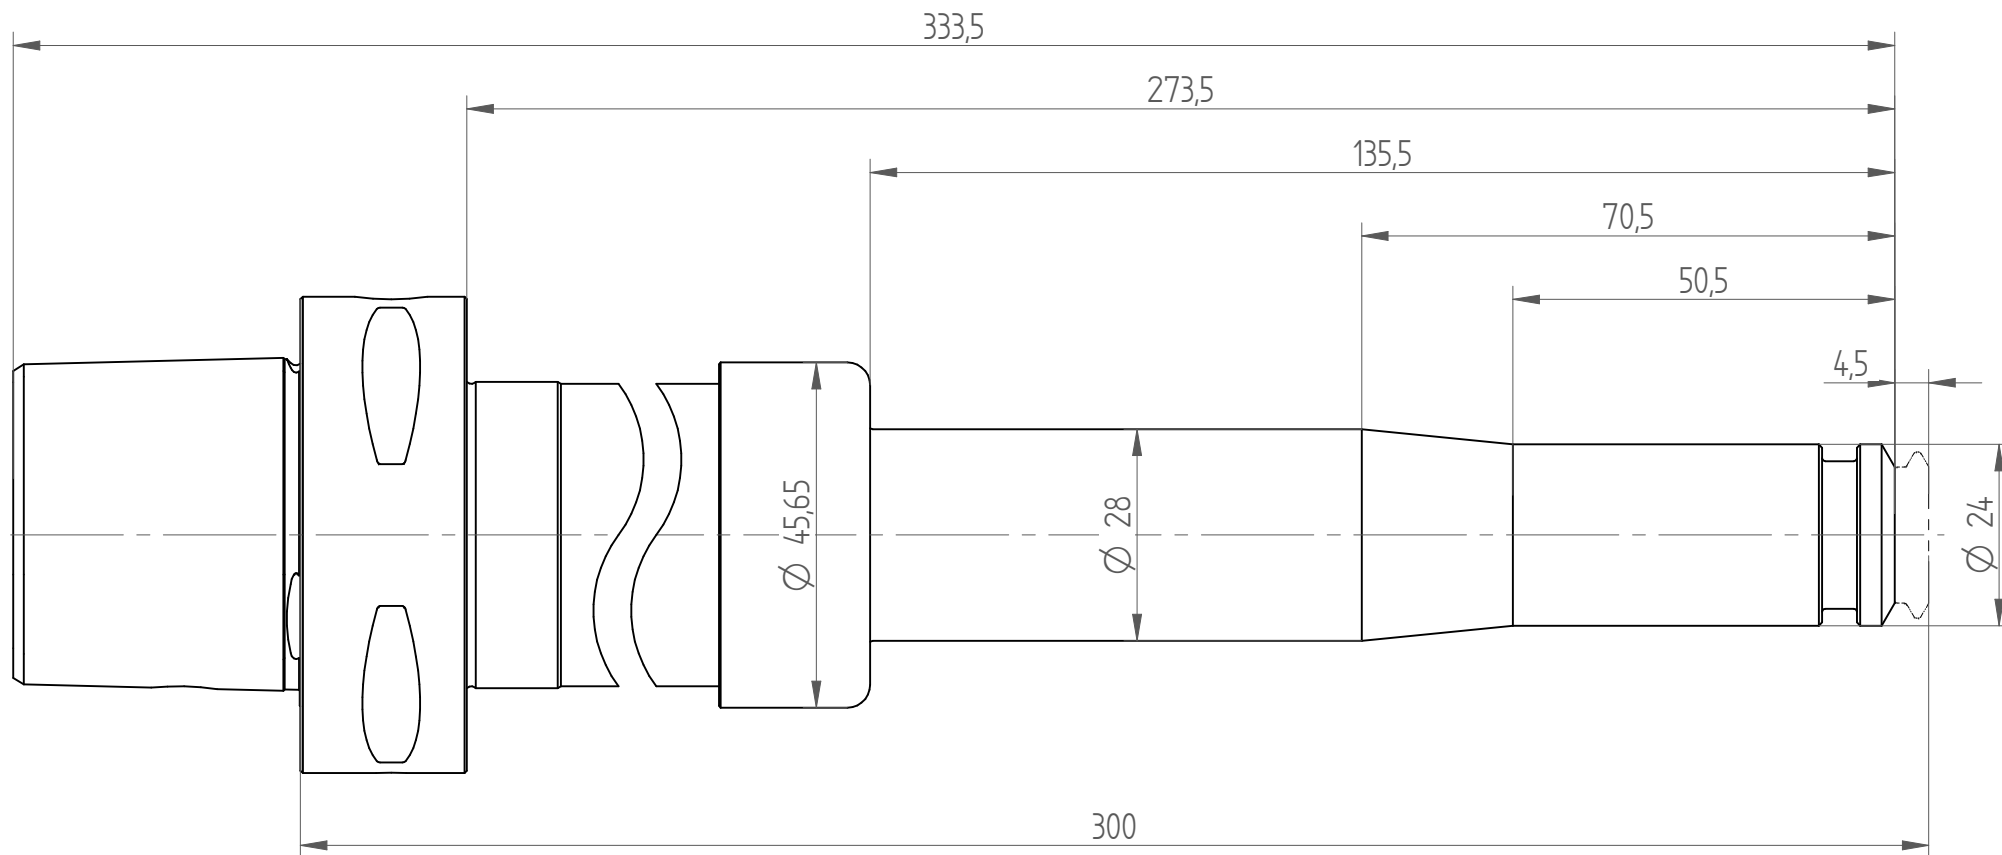

Swiss
Precision
Tools

REGO-FIX®

REGO-FIX AG
Obermattweg 60
4456 Tenniken / Switzerland

Phone +41 61 976 14 66
Fax +41 61 976 14 14
www.rego-fix.com

This is a non-controlled copy. All information given herein is subject to change without notice

The information given herein has been carefully checked and is believed to be correct. REGO-FIX, however, assumes no responsibility or liability for any errors, inaccuracies or omissions that may appear in this drawing

This document is subject to copyright laws. No part of this document may be reproduced or transmitted in any form or any means, electronic or mechanic, for any purpose, without the express written permission of REGO-FIX

Type : C6_PG15x300_XL
Part No. : 888673130
Date : 30.01.2015
Scale : 1:1